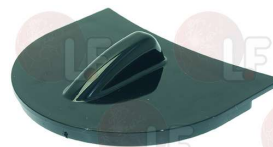

CASADIO 965160000

1090016 DOSER CYLINDER ø 125x70 mm

for Grinder-dispenser (CASADIO) GC98 - G84
MOKABIX

CASADIO 45000590001

1090051 DOSER LID

for Coffee grinder (CASADIO) ENEAOD
for Grinder-dispenser (CASADIO) ENEA - THEOCONIC
THEO64 - THEO84
for Grinder-dispenser (CIMBALI) 7S
for Grinder-dispenser (FAEMA) MD7S - ME64