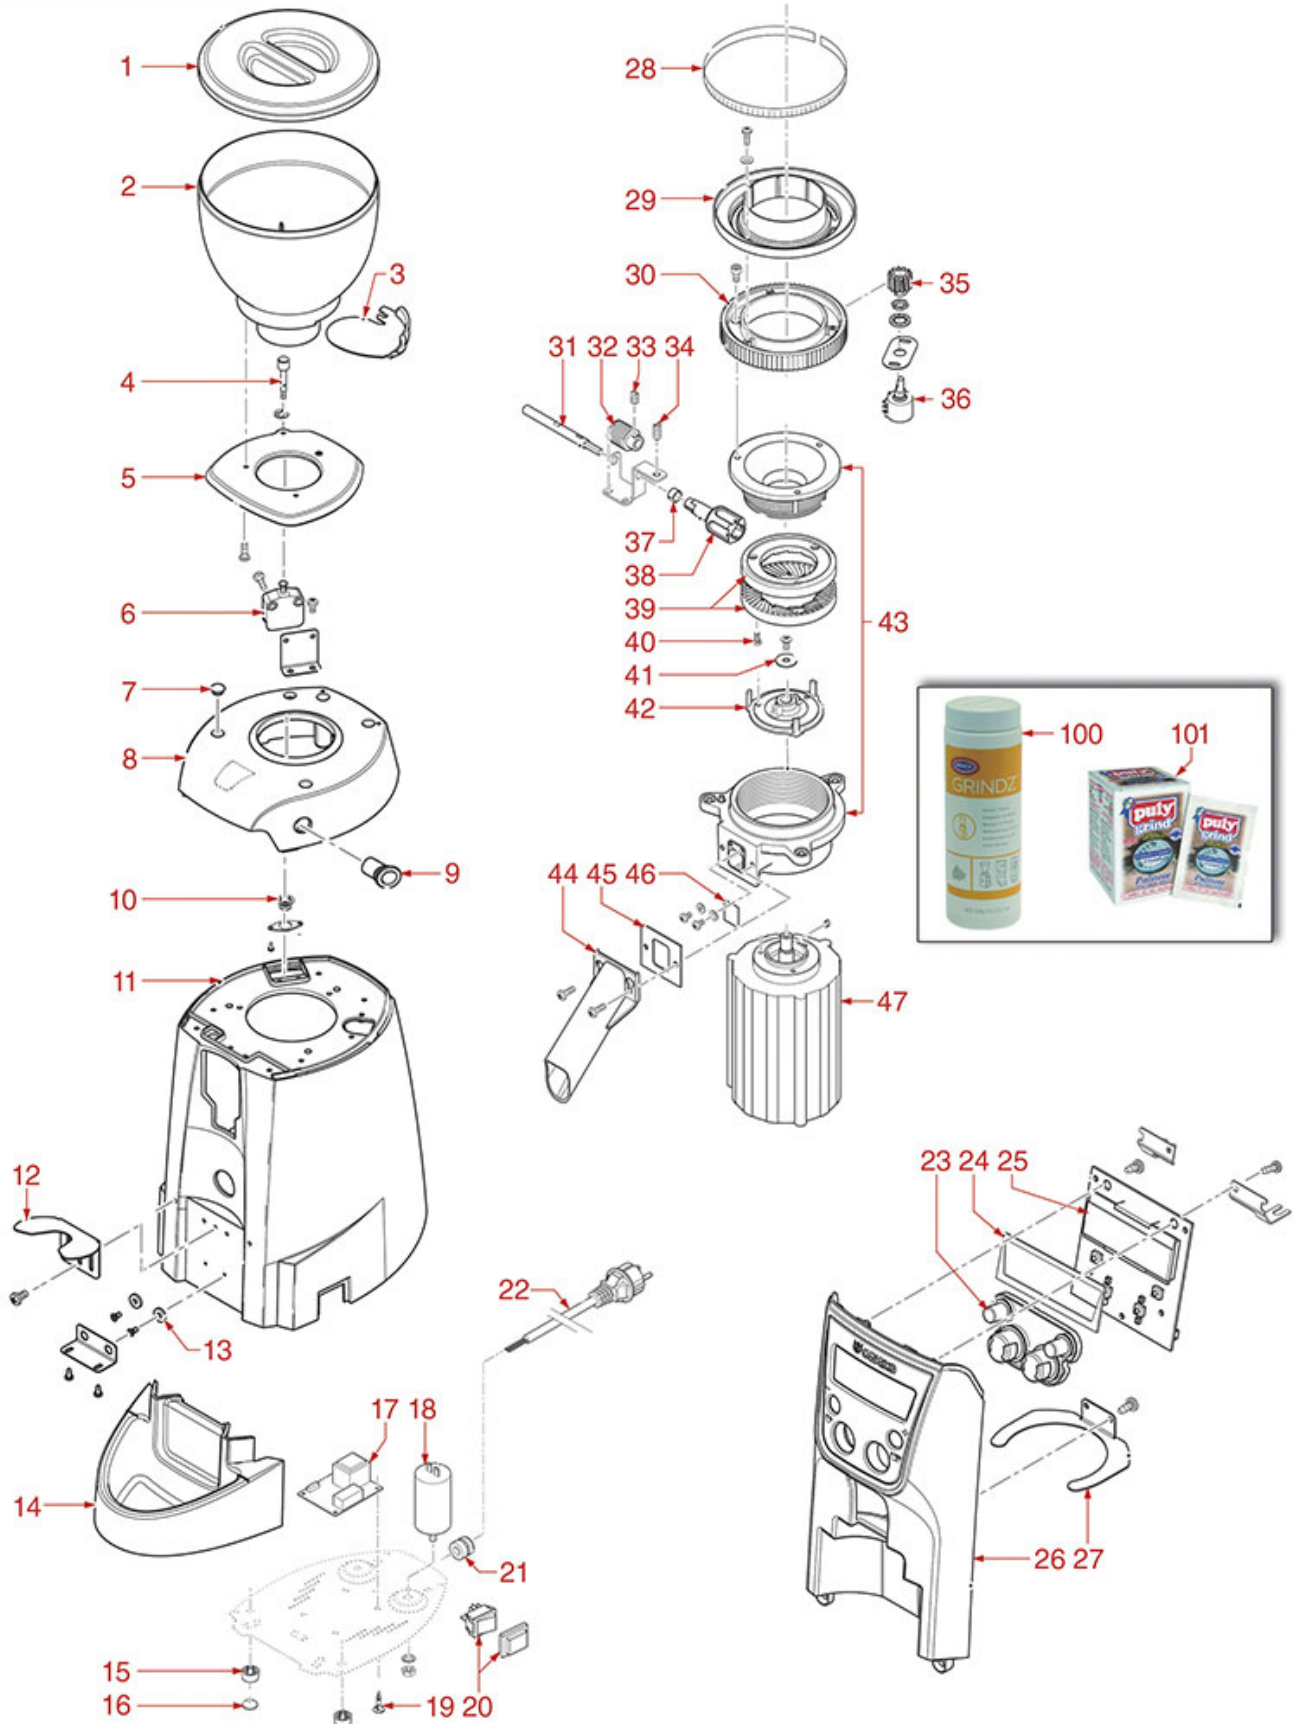

INSTANT COFFEE GRINDER ENEA

ENEA ON DEMAND

CASADIO

Position	LF code no.	Description
1	1080233	COFFEE CONTAINER LID
3	1080222	COFFEE HOPPER CLOSING SHEET
18	3068019	CAPACITOR μF 12.5 450V 50/60Hz
37	3241084	ELASTIC RING FOR KNOB
39	1251191	GRINDING BURRS (PAIR) CASADIO RH
40	1528631	CROSS HEAD SCREW M4x8 UNI 7687
100	1092545	DETERGENT URNEX GRINDZ 430 g
101	3092076	CRISTAL CLEANER PULY GRIND