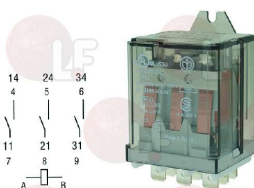

1384001 BRUSH FOR COFFEE SHOWER

CASADIO 457062000

1384002 BRUSH FOR MAINTENANCE

CASADIO

Relays

1351010 RELAY 62.83 16A 250V
 3 switching contacts
 coil 400VAC 50/60Hz
 for Grinder-dispenser (CASADIO) THEOCONIC - THEO64
 THEO84