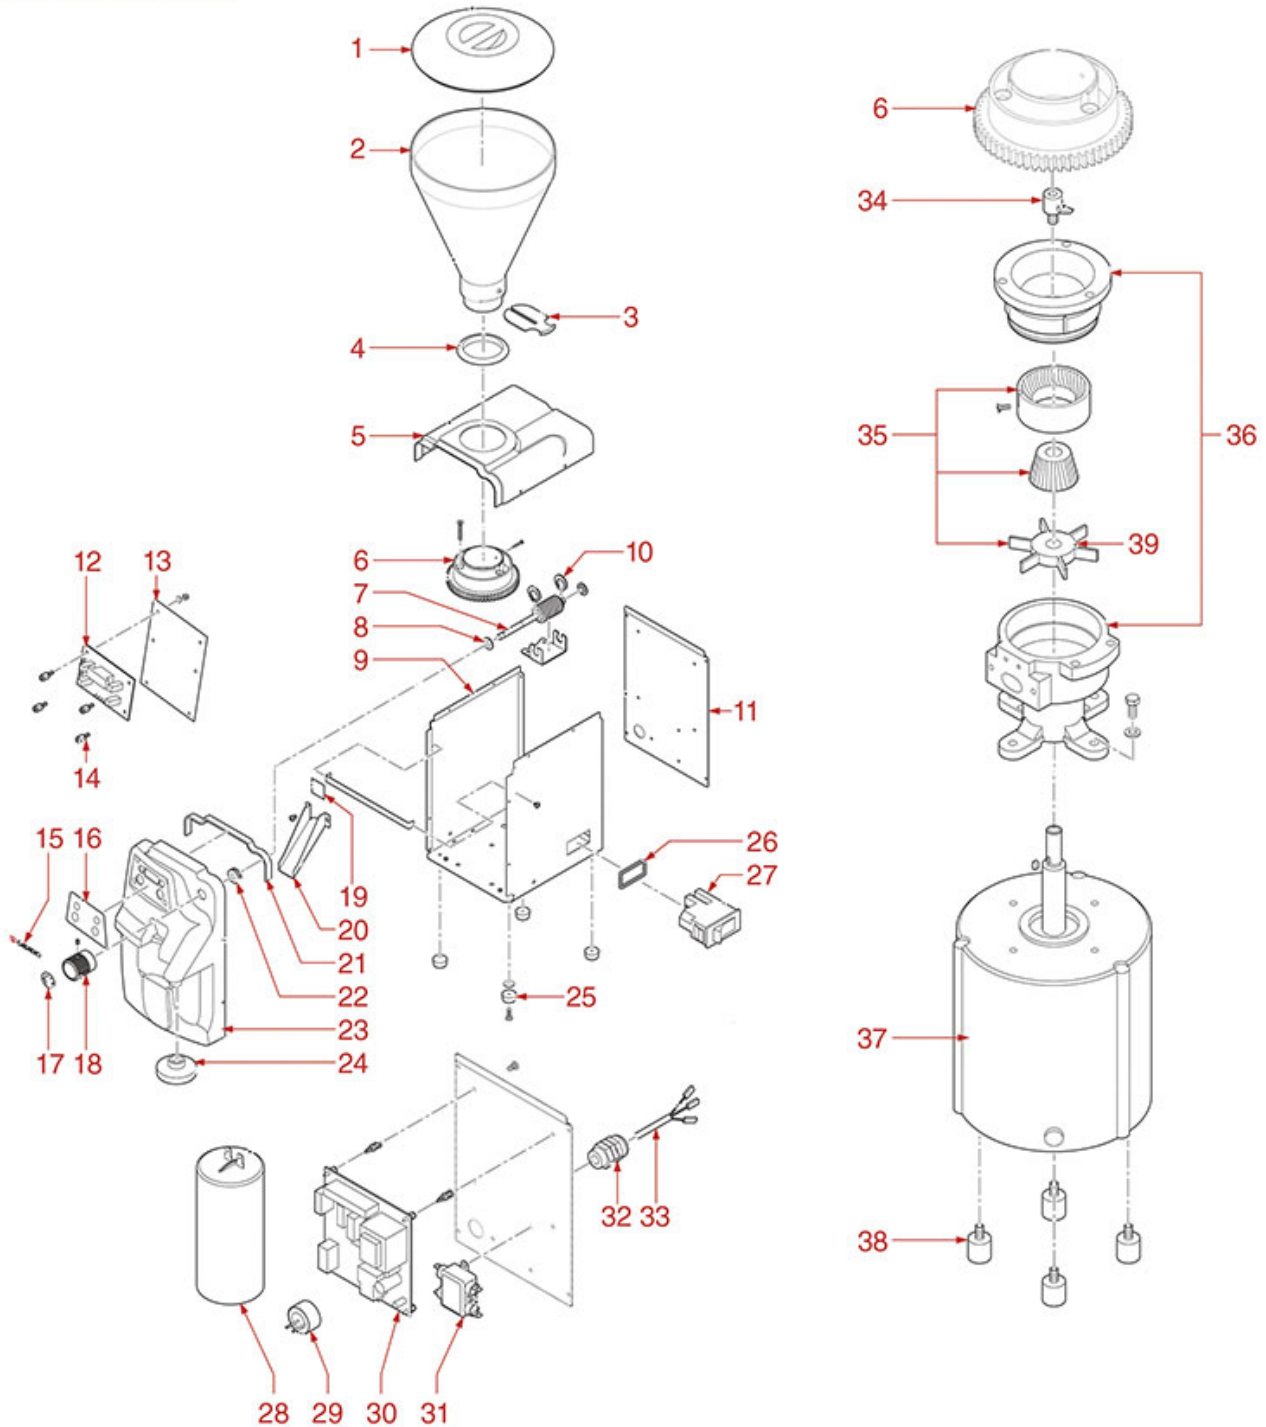

COFFEE GRINDER Istantaneo New

ISTANTANEO NEW

CASADIO

Position	LF code no.	Description
1	1080070	COFFEE HOPPER LID ø 205 mm
2	1080224	COFFEE HOPPER
24	1385016	COFFEE TAMPER ø 57 mm
25	1313006	FOOT ø 19x10 mm
27	1319216	PUSH-BUTTON PANEL 0-1 15A 250V
35	1251110	GRINDING BURRS PAIR CASADIO CONICAL RH
50	1385000	NYLON TAMPER ø 50/52 mm
50	1385002	NYLON COFFEE TAMPER ø 50/57 mm
51	1385053	ANODISED ALUMINUM TAMPER ø 58 mm
51	1385054	ANODISED ALUMINUM TAMPER ø 53 mm
52	1385600	DYNAMOMETRIC MANUAL COFFEE TAMPER ø 57mm
52	1385601	DYNAMOMETRIC MANUAL TAMPER ø 52 mm
100	1092545	DETERGENT URNEX GRINDZ 430 g
101	3092076	CRISTAL CLEANER PULY GRIND