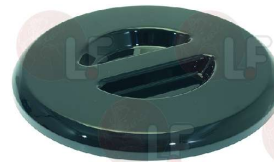

CASADIO 965088000

1080072 COFFEE HOPPER LID ø 145 mm
for Grinder-dispenser (CASADIO) MOKABIX