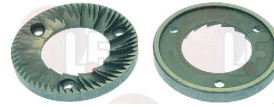

Suitable for:

1251110 GRINDING BURRS PAIR CASADIO CONICAL RH
external $\varnothing$ 47/32 mm - internal $\varnothing$ 28/10 mm
thickness 20 mm
complete with star gasket
for Coffee grinder (CASADIO) Istantaneo
IstantaneoNEW

CASADIO 40090890000
CASADIO 537046700

CASADIO 41009030002

CASADIO 50160100100

Suitable for:

1251188 GRINDING BURRS PAIR CASADIO RH
external $\varnothing$ 84 mm - internal $\varnothing$ 46 mm
thickness 9.3 mm - 3 fastening holes
for Grinder-dispenser (CASADIO) THE084

CASADIO 537048900

Ironmongery (screws,nuts,washers)

1528631 CROSS HEAD SCREW M4x8 UNI 7687

CASADIO 500004080

1348813 HEXAGONAL NORM.NUT M4 ST.STEEL UNI 5588

CASADIO 542904040

3528112 S/S SCREW T.E. M6x16 UNI 5739 DIN 24017

CASADIO 593793001

Knobs

1241079 ADJUSTMENT KNOB

CASADIO 45000040002

3241084 ELASTIC RING FOR KNOB

CASADIO 4081132841

Lamps

3221042 GREEN INDICATOR LAMP 230V
head $\varnothing$ 20 mm - hole $\varnothing$ 10 mm - 120°C
PVC cables
wires connection length 200 mm

CASADIO 50500100000