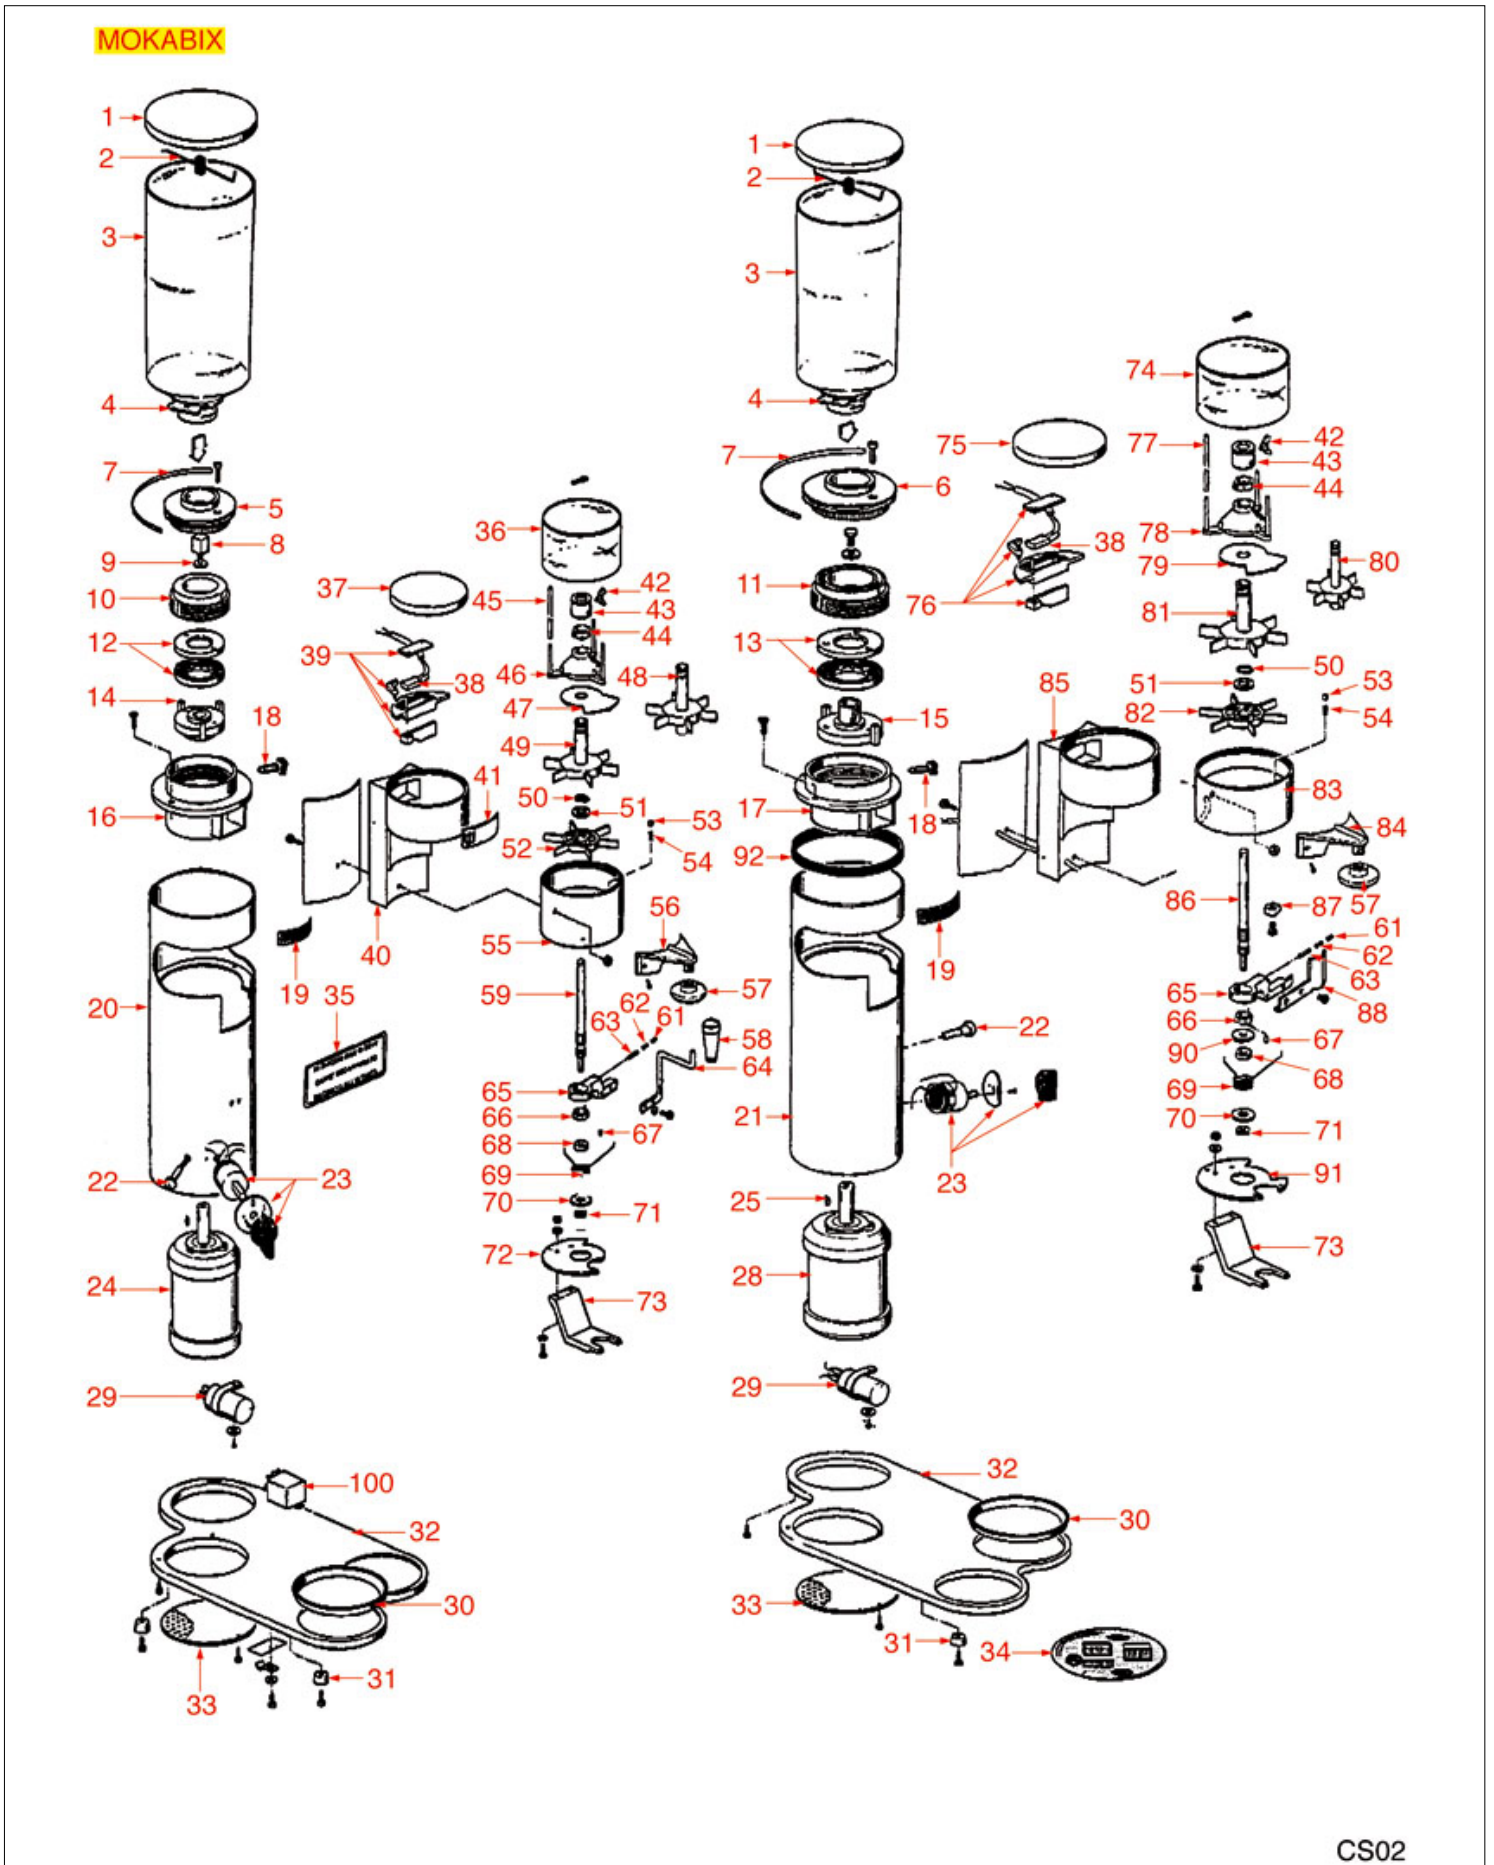

GRINDER ASSEMBLY MOKABIX

CASADIO

Position	LF code no.	Description
1	1080072	COFFEE HOPPER LID ø 145 mm
3	1080073	COFFEE HOPPER
4	1080059	COFFEE CONTAINER CLOSING SHEET
12	1251022	GRINDING BURRS CASADIO (PAIR) RIGHT
12	1251023	GRINDING BURRS CASADIO (PAIR) LEFT
13	1251025	GRINDING BURRS CASADIO-ISA (PAIR) LEFT
18	1252432	LOCKING PIN
22	3221042	GREEN INDICATOR LAMP 230V
23	1057009	SELECTOR SWITCH 0-1 POSITIONS 12A 400V
23	1319160	THREE-POLE LEVER SWITCH 10A 400V
36	1090015	DOSER CYLINDER ø 110x57 mm
37	1090017	DOSER LID ø 110 mm
38	3240123	MICROSWITCH 16A 250V
43	1241079	ADJUSTMENT KNOB
46	1343063	TOP STAR
53	1252434	BALL ø 6.3 mm
54	1250166	BALL SPRING
57	1385016	COFFEE TAMPER ø 57 mm
69	1250150	DOSER LEVER RETURN SPRING
73	1162008	FILTER HOLDER FORK
74	1090016	DOSER CYLINDER ø 125x70 mm
75	1090018	DOSER LID ø 125 mm
81	1343064	MIDDLE STAR