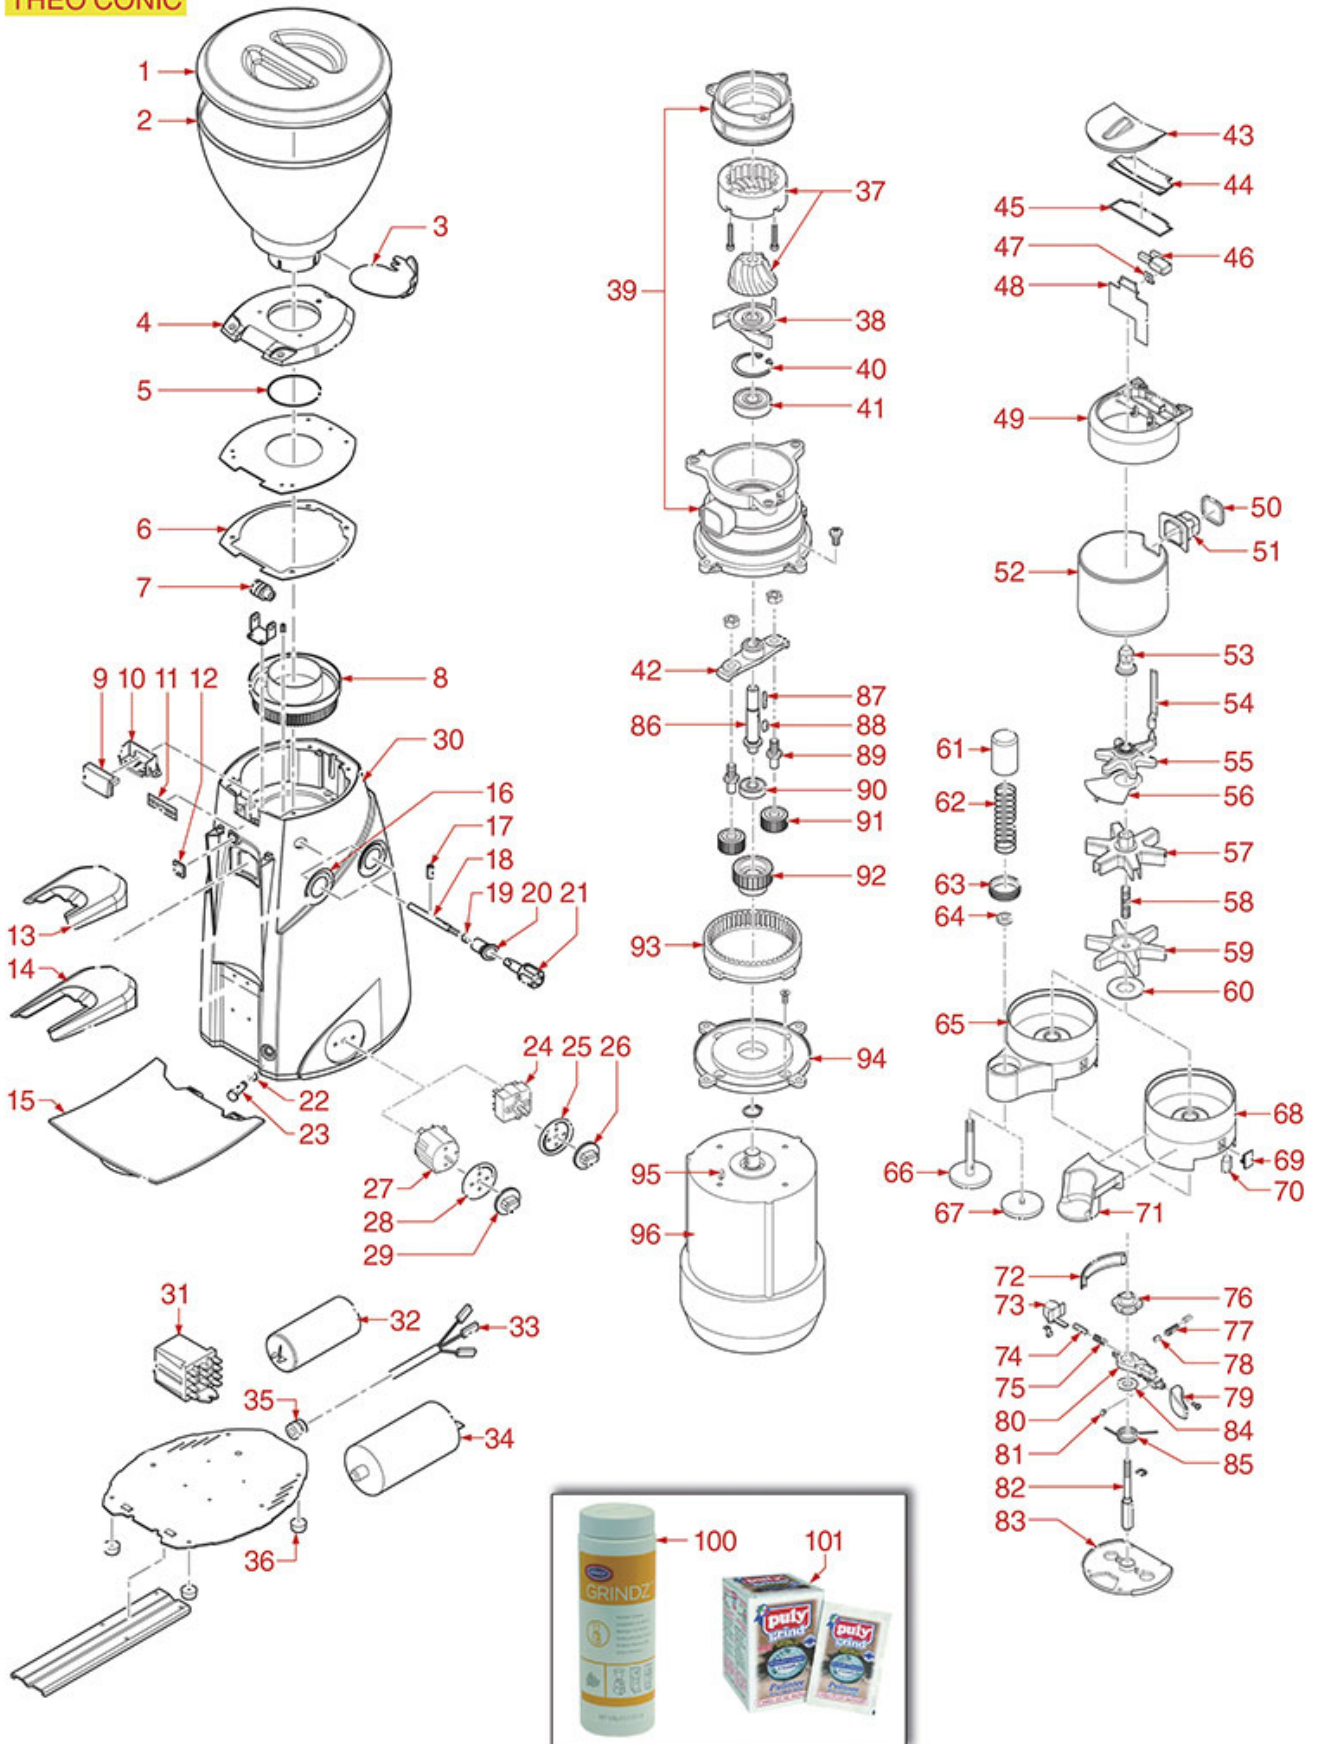

COFFEE GRINDER-DOSER THEO CONIC

THEO CONIC

CASADIO

Position	LF code no.	Description
1	1080208	COFFEE HOPPER LID
2	1080207	COFFEE HOPPER
3	1080222	COFFEE HOPPER CLOSING SHEET
5	1186397	O RING GASKET OR 02300 EPDM
13	1162021	FILTER HOLDER FORK
15	1260011	COFFEE COLLECTING TRAY
19	3241084	ELASTIC RING FOR KNOB
24	1057030	SWITCH 0-1 POSITIONS 16A 250V
27	1446004	TIMER 60 SECONDS 16A 250V
31	1351010	RELAY 62.83 16A 250V
36	1313006	FOOT $\varnothing$ 19x10 mm
37	1251189	GRINDING BURRS PAIR CASADIO CONICA RH
41	1063013	BEARING 6301 2RS
43	1090051	DOSER LID
46	1240283	MICROSWITCH 16A 250V
50	1786164	GASKET FOR COFFEE OUTLET
51	1252472	COFFEE OUTLET MOUTH
52	1090050	DOSER CYLINDER $\varnothing$ 122x90 mm
54	1090068	DOSER SCRAPER 93 mm
55	1343079	TOP STAR
56	1252200	DOSER SHEET
57	1343080	CENTRAL STAR
58	1250035	SPRING $\varnothing$ 11x50 mm
59	1343081	BOTTOM STAR
62	1250060	COFFEE TAMPER SPRING $\varnothing$ 13x73 mm
73	1252025	COUNTER FOR COFFEE GRINDER
74	1250036	CLASP $\varnothing$ 5x16 mm
75	1250061	CLASP SPRING
76	1252021	PAWL GEAR 6 TEETH
77	1250061	CLASP SPRING
78	1324140	DISPENSER GROUP PIN $\varnothing$ 4x16 mm
81	1252471	BUMPER FOR DOSER LEVER
85	1250033	DOSER LEVER RETURN SPRING LEFTHAND
85	1250062	DOSER LEVER RETURN SPRING
100	1092545	DETERGENT URNEX GRINDZ 430 g
101	3092076	CRISTAL CLEANER PULY GRIND