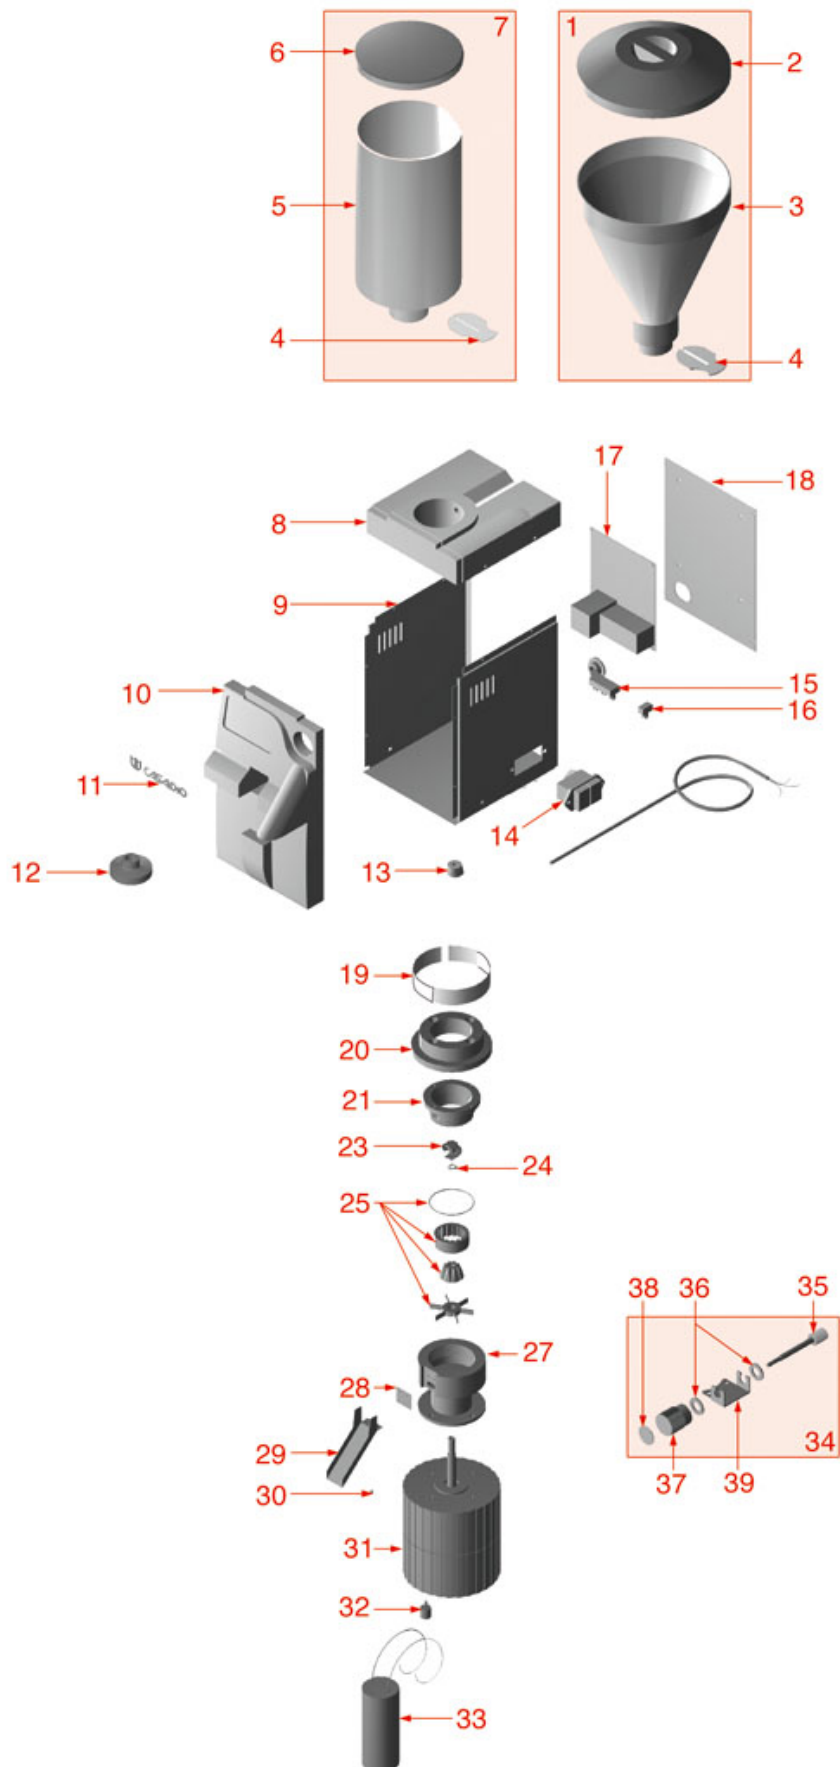

Suitable universal spare parts may not be included

COFFEE GRINDER INSTANTANEOUS

ISTANTANEO

CASADIO

Position	LF code no.	Description
2	1080070	COFFEE HOPPER LID ø 205 mm
3	1080071	COFFEE HOPPER
4	1080059	COFFEE CONTAINER CLOSING SHEET
12	1385016	COFFEE TAMPER ø 57 mm
14	1319216	PUSH-BUTTON PANEL 0-1 15A 250V
25	1251110	GRINDING BURRS PAIR CASADIO CONICAL RH
34	1252431	ADJUSTMENT RING ASSEMBLY